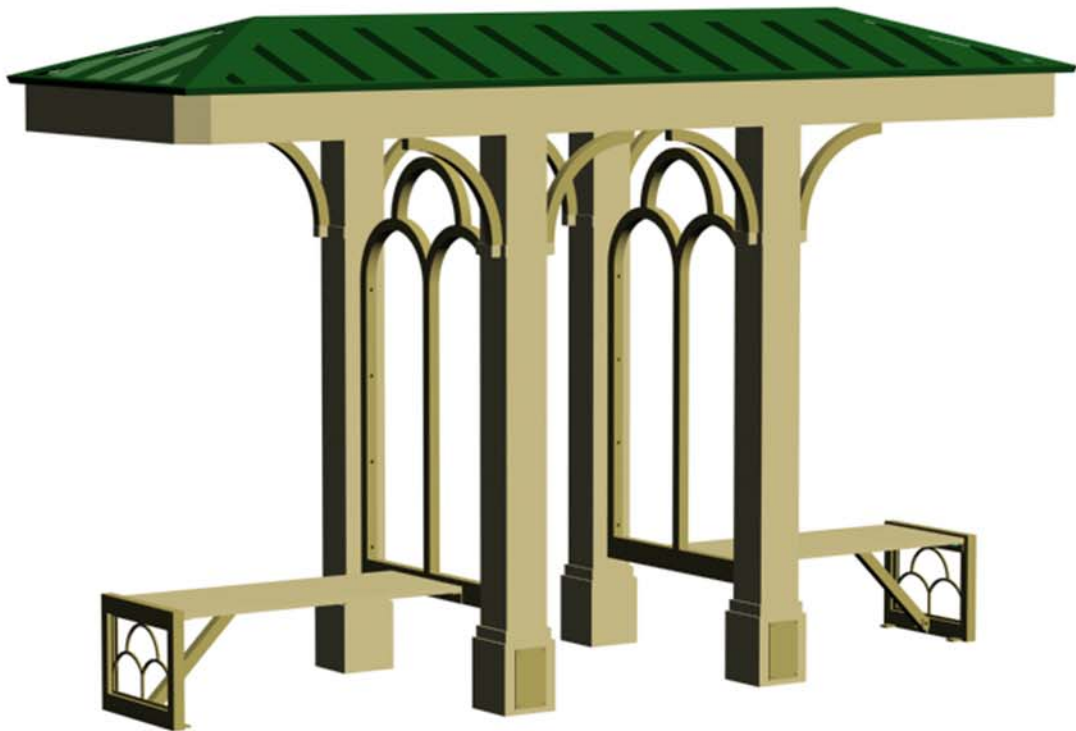

DISCOUNTED SHOW SHELTERS

This shelter was previously set up as part of an exhibit for the ASLA and NRPA trade shows. It sustained minor wear in the process of assembling and disassembling. All parts have been checked for damage to the finish, and were cleaned and touched up with matching paint.

TRANSIT SHELTER - RH5X15M-P4

This 5' x 15' transportation shelter features four (4) 10" square columns that form a space for wheelchair patrons, and side benches that offer sitting space for up to 6. It also has extensive ornamental detailing, a metal panel roof and a durable e-coat/powder coat finish.