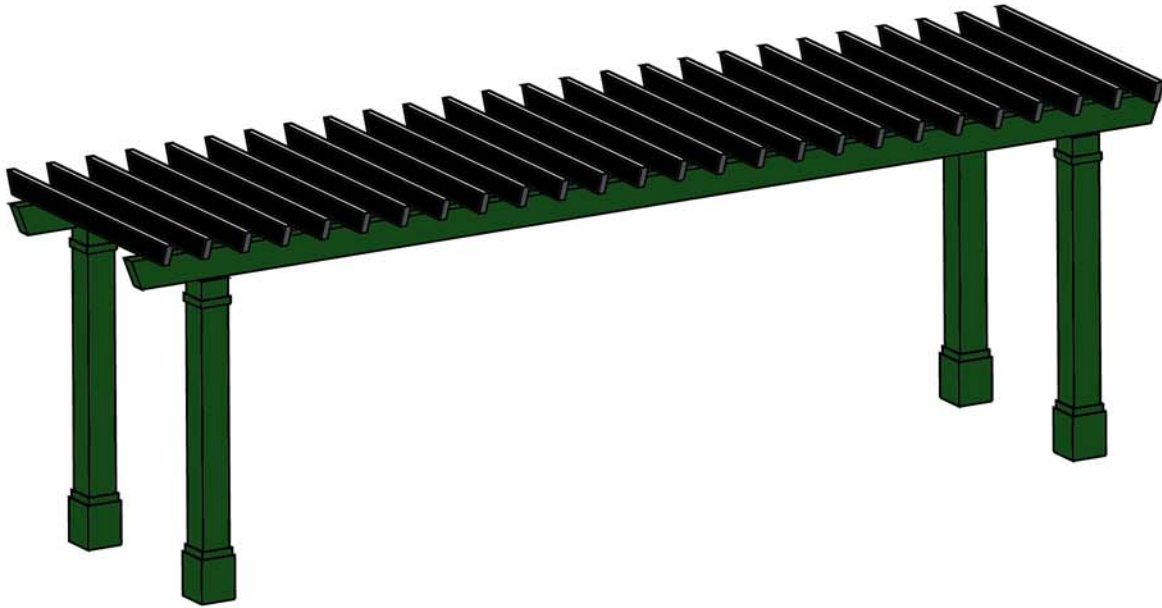

## DISCOUNTED TRADE SHOW SHELTERS

This shelter was previously set up as part of an exhibit for the ASLA and NRPA trade shows. It sustained minor wear in the process of assembling and disassembling. All parts have been checked for damage to the finish, and were cleaned and touched up with matching paint.

### STRAIGHT ARBOR - AR7X26

This 7' x 26' Straight Arbor has four (4) 8" square columns with decorative bases and bands. The 7' long straight 2" x 6" slats attach to the support beams with stainless steel fasteners.